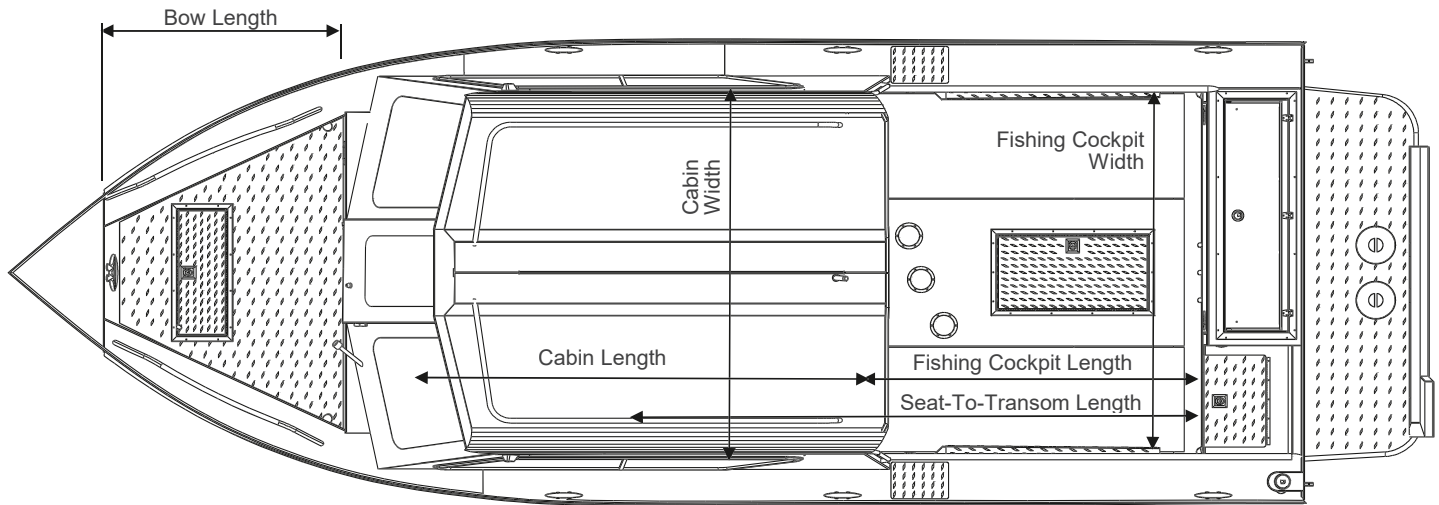

OCEAN PRO W/ EXTENDED TRANSOM

MEASUREMENT	220 OP ET	240 OP ET
Total length	24'8"	26'8"
Beam (in)	102	102
Dead Rise: Forward X Amidship X Aft (degrees)	35 X 20 X 14	35 X 20 X 13.5
Bottom Dimensions: Thickness X Width (in)	0.19 X 84	0.19 X 84
Side Dimensions: Thickness X Height (in)	0.125 X 35	0.125 X 35
Transom Dimensions: Width X Height (in)	99.5 X 25.5	99.5 X 25.5
Person Capacity: Quantity X Weight (lbs)	9 X 1485	9 X 1485
Maximum Fuel Capacity (gal)	100 GAL	100 GAL
Maximum Horsepower (HP)	250	300
Maximum Capacity (lbs)	3320	3720
Boat Dry Weight (lbs)	2800	3100
Fishing Cockpit: Width X Length (in)	80 X 169	80 X 193
Seat-to-Transom: Length (in)	129	153
Bow Length (in)	50	50

* Recommendations only for boats over 20'

NOTE: Measurements are approximations only. Variations will occur due to tolerances in manufacturing

OCEAN PRO **HARD TOP W/ EXTENDED TRANSOM**

MEASUREMENT	220 OP ET HT	240 OP ET HT
Hard Top Type	RLC	RLC
Total length	24'8"	26'8"
Beam (in)	102	102
Dead Rise: Forward X Amidship X Aft (degrees)	35 X 20 X 14	35 X 20 X 13.5
Bottom Dimensions: Thickness X Width (in)	0.19 X 84	0.19 X 84
Side Dimensions: Thickness X Height (in)	0.125 X 35	0.125 X 35
Transom Dimensions: Width X Height (in)	99.5 X 25.5	99.5 X 25.5
Person Capacity: Quantity X Weight (lbs)	8 X 1320	9 X 1485
Maximum Fuel Capacity (gal)	100 GAL	100 GAL
Maximum Horsepower (HP)	250	300
Maximum Capacity (lbs)	3221	3619
Boat Dry Weight (lbs)	3300	3600
Fishing Cockpit: Width X Length (in)	80 X 74	80 X 98
Seat-to-Transom: Length (in)	129	153
Bow Length (in)	50	50
Cabin: Width X Length (in) X Height (in)	84 X 95 X 74	84 X 95 X 74