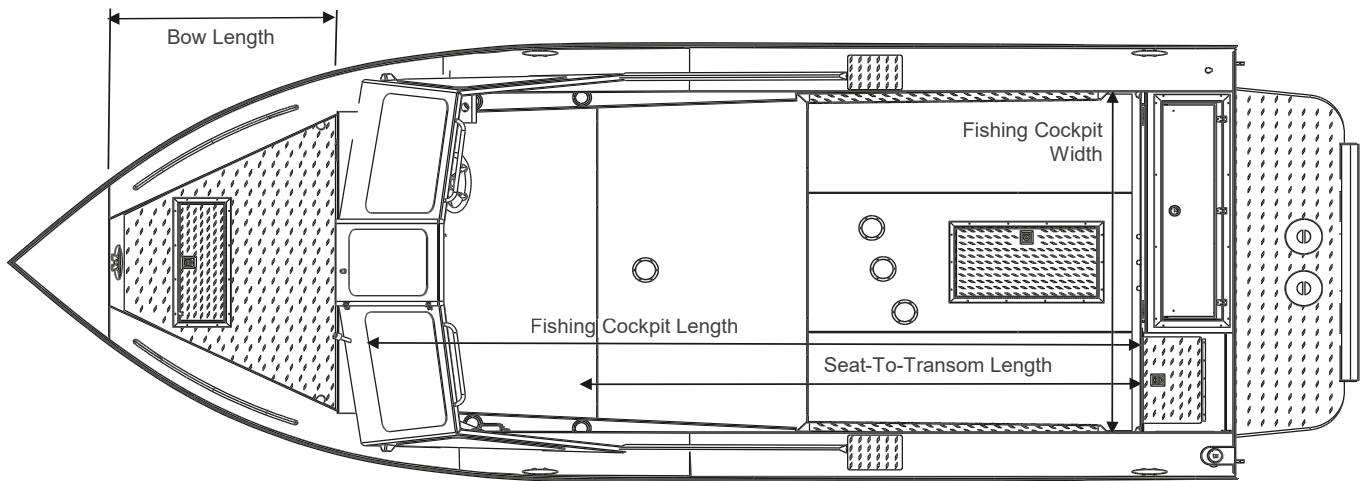

OCEAN PRO W/ EXTENDED TRANSOM

MEASUREMENT	220 OP ET	240 OP ET
Total length	24'8"	26'8"
Beam (in)	102	102
Dead Rise: Forward X Amidship X Aft (degrees)	35 X 20 X 14	35 X 20 X 13.5
Bottom Dimensions: Thickness X Width (in)	0.19 X 84	0.19 X 84
Side Dimensions: Thickness X Height (in)	0.125 X 35	0.125 X 35
Transom Dimensions: Width X Height (in)	99.5 X 25.5	99.5 X 25.5
Person Capacity: Quantity X Weight (lbs)	9 X 1485	9 X 1485
Maximum Fuel Capacity (gal)	100 GAL	100 GAL
Maximum Horsepower (HP)	250	300
Maximum Capacity (lbs)	3320	3720
Boat Dry Weight (lbs)	2800	3100
Fishing Cockpit: Width X Length (in)	80 X 169	80 X 193
Seat-to-Transom: Length (in)	129	153
Bow Length (in)	50	50

* Recommendations only for boats over 20'

NOTE: Measurements are approximations only. Variations will occur due to tolerances in manufacturing

OCEAN PRO **HARD TOP W/ EXTENDED TRANSOM**

MEASUREMENT	220 OP ET HT	240 OP ET HT
Hard Top Type	RLC	RLC
Total length	24'8"	26'8"
Beam (in)	102	102
Dead Rise: Forward X Amidship X Aft (degrees)	35 X 20 X 14	35 X 20 X 13.5
Bottom Dimensions: Thickness X Width (in)	0.19 X 84	0.19 X 84
Side Dimensions: Thickness X Height (in)	0.125 X 35	0.125 X 35
Transom Dimensions: Width X Height (in)	99.5 X 25.5	99.5 X 25.5
Person Capacity: Quantity X Weight (lbs)	8 X 1320	9 X 1485
Maximum Fuel Capacity (gal)	100 GAL	100 GAL
Maximum Horsepower (HP)	250	300
Maximum Capacity (lbs)	3221	3619
Boat Dry Weight (lbs)	3300	3600
Fishing Cockpit: Width X Length (in)	80 X 74	80 X 98
Seat-to-Transom: Length (in)	129	153
Bow Length (in)	50	50
Cabin: Width X Length (in) X Height (in)	84 X 95 X 74	84 X 95 X 74